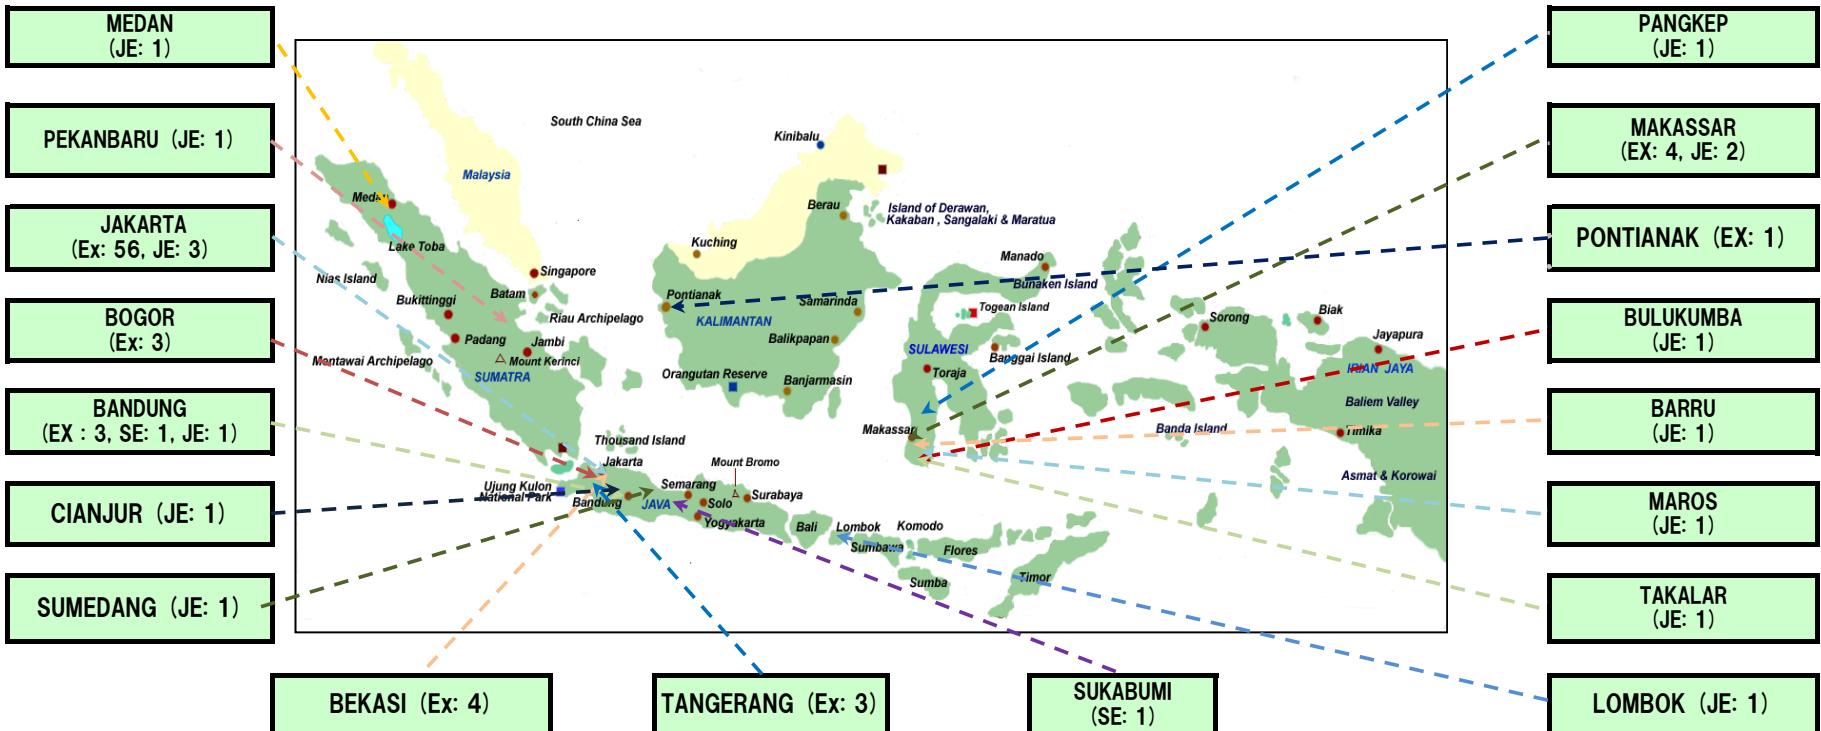

JICA Experts in Indonesia

Expert (Ex)	74
Silver Expert (SE)	2
Junior Expert (JE)	16
Total	92

JICA Experts in Indonesia
(Fields of Expertise)

Junior Experts (JE)		
Environment Conservation	Environmental Education	3
Other Priority Sectors	Japanese Language: Cooking	2
	Disability Support	0
	Handicraft	1
	Community Development	1
	Sports (Judo & Rugby)	2
	Vegetable Growing	1
	Public Health	0
South Sulawesi Regional Development	Environmental Education	2
	Design	1
	Midwifery	3
TOTAL		16

Silver Experts (SE)		
Other Priority Sectors	Social Worker	1
	KOI Culture Quality Management	1
TOTAL		2