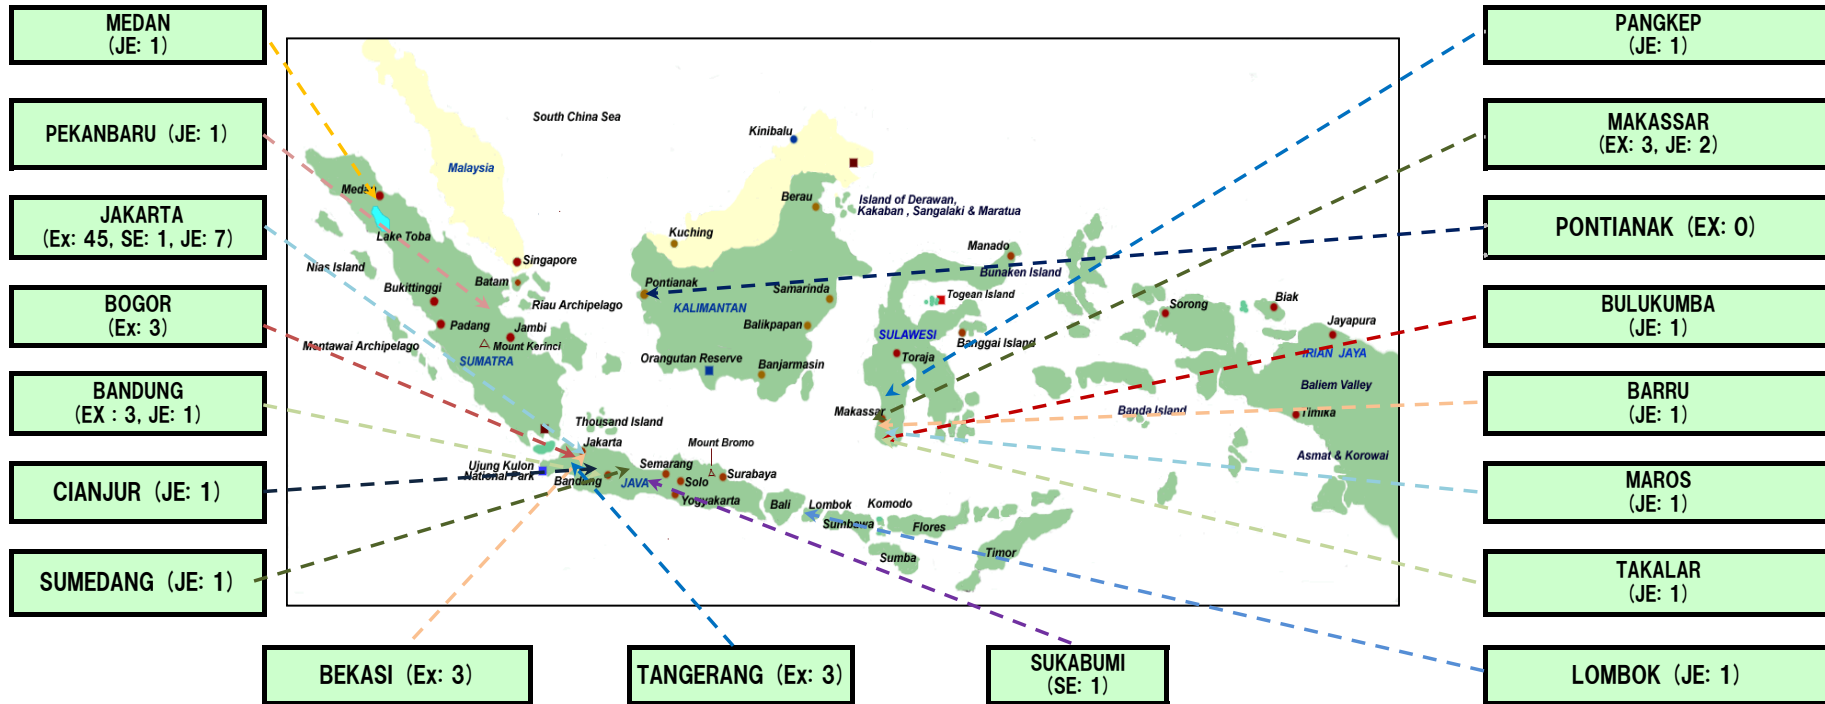

# JICA Experts in Indonesia

Expert (Ex)	60
Silver Expert (SE)	2
Junior Expert (JE)	20
<b>Total</b>	<b>82</b>

JICA Experts in Indonesia  
(Fields of Expertise)

Junior Experts (JE)		
Environment Conservation	Environmental Education	3
Other Priority Sectors	Japanese Language: Cooking	2
	Disability Support	0
	Handicraft	1
	Community Development	1
	Sports (Judo, Rugby, Water Polo & Synchronized Swimming)	7
	Vegetable Growing	1
	Public Health	0
South Sulawesi Regional Development	Environmental Education	1
	Design	1
	Midwifery	3
<b>TOTAL</b>		<b>20</b>