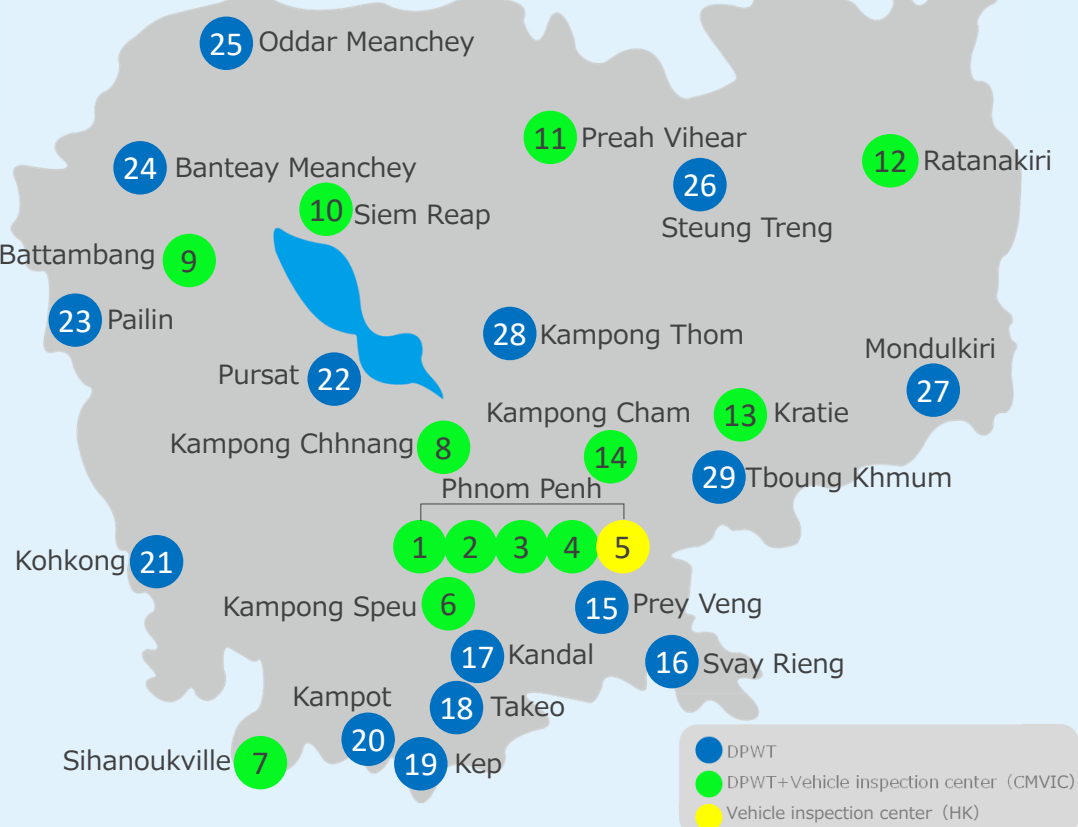

MPWT

www.facebook.com/mpwt.gov.kh

GDLT

<https://www.facebook.com/gdltpwt.gov.kh>

JICA/MVRI

www.facebook.com/jica.mvri

Location of Department of Public Works and transport (DPWT) & Vehicle Inspection centers

- DPWT
- DPWT+Vehicle inspection center (CMVIC)
- Vehicle inspection center (HK)

■ Reception hour of DPWT ■ Reception hour of vehicle inspection center in Phnom Penh

Mon to Fri 8:00~12:00 · 14:00~17:00 Mon to Sat 8:00~12:00 · 14:00~17:00