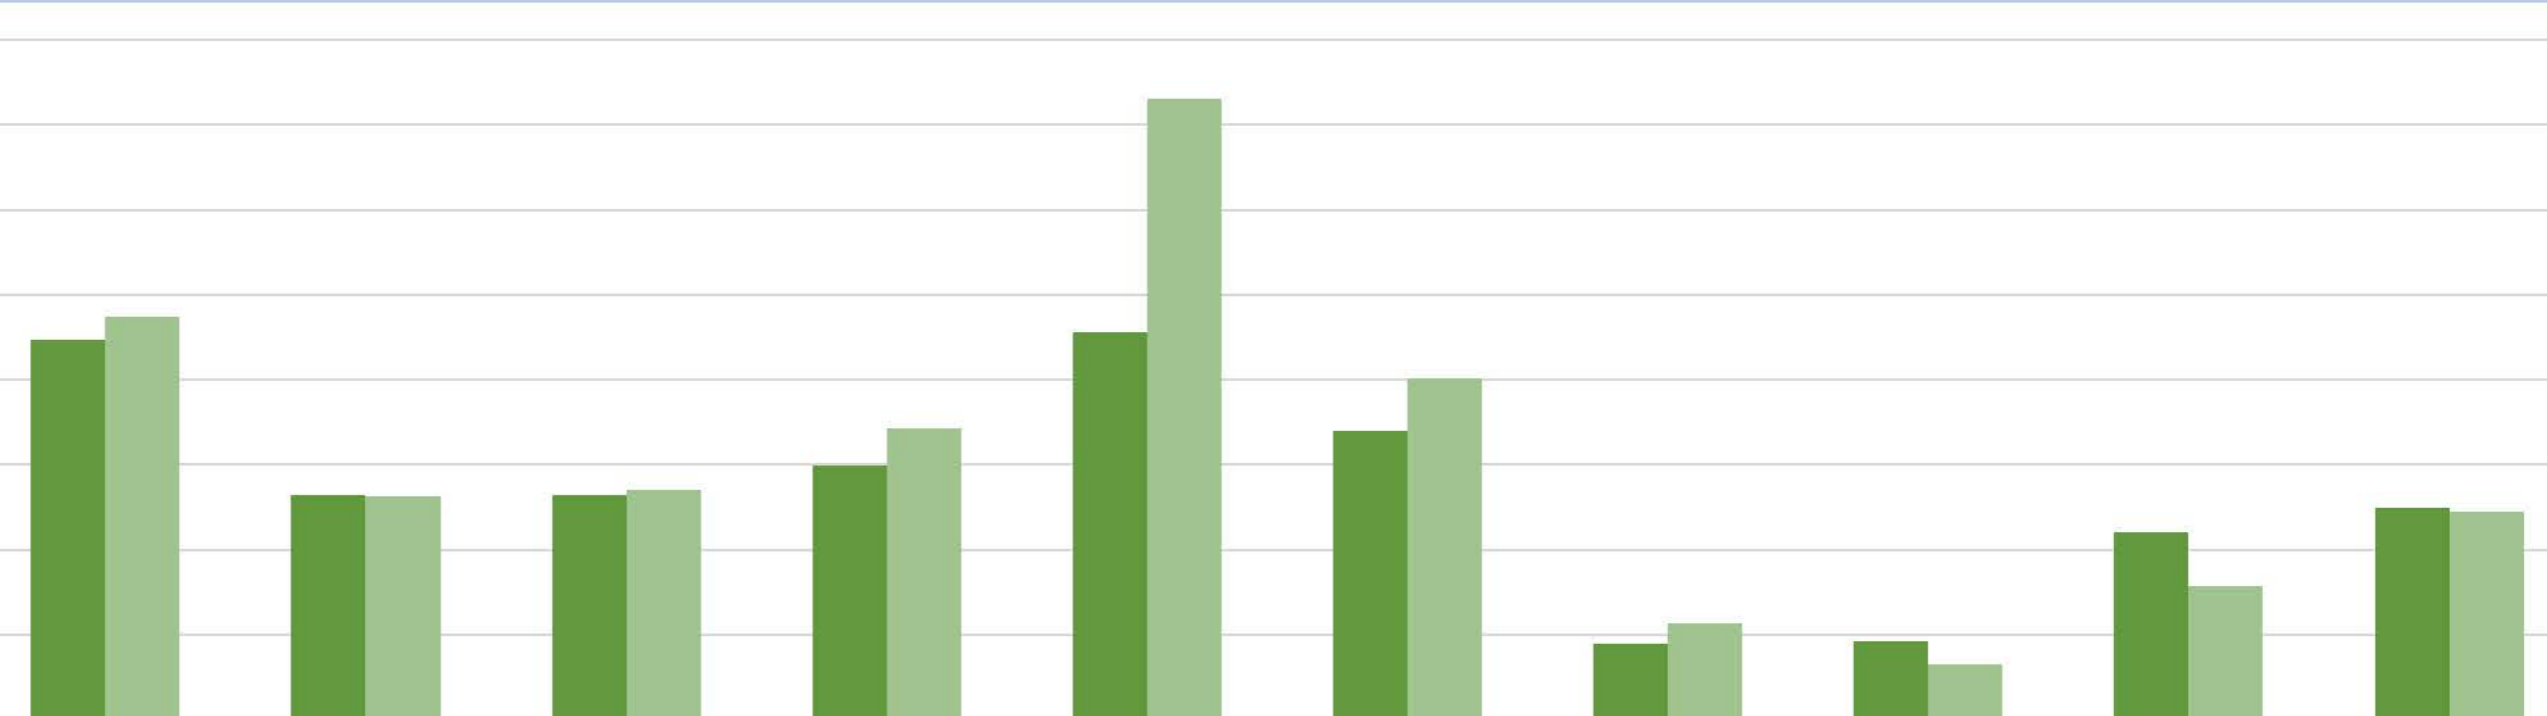

160,000
140,000
120,000
100,000
80,000
60,000
40,000
20,000
0

■ National Distribution

■ Ever Received by Region

Ashanti

Brong
Ahafo

Central

Eastern

Greter
Accra

Northern

Upper
East

Upper
West

Volta

Western

89,500

52,750

52,750

59,750

91,300

68,000

17,850

18,400

44,200

49,850

94,800