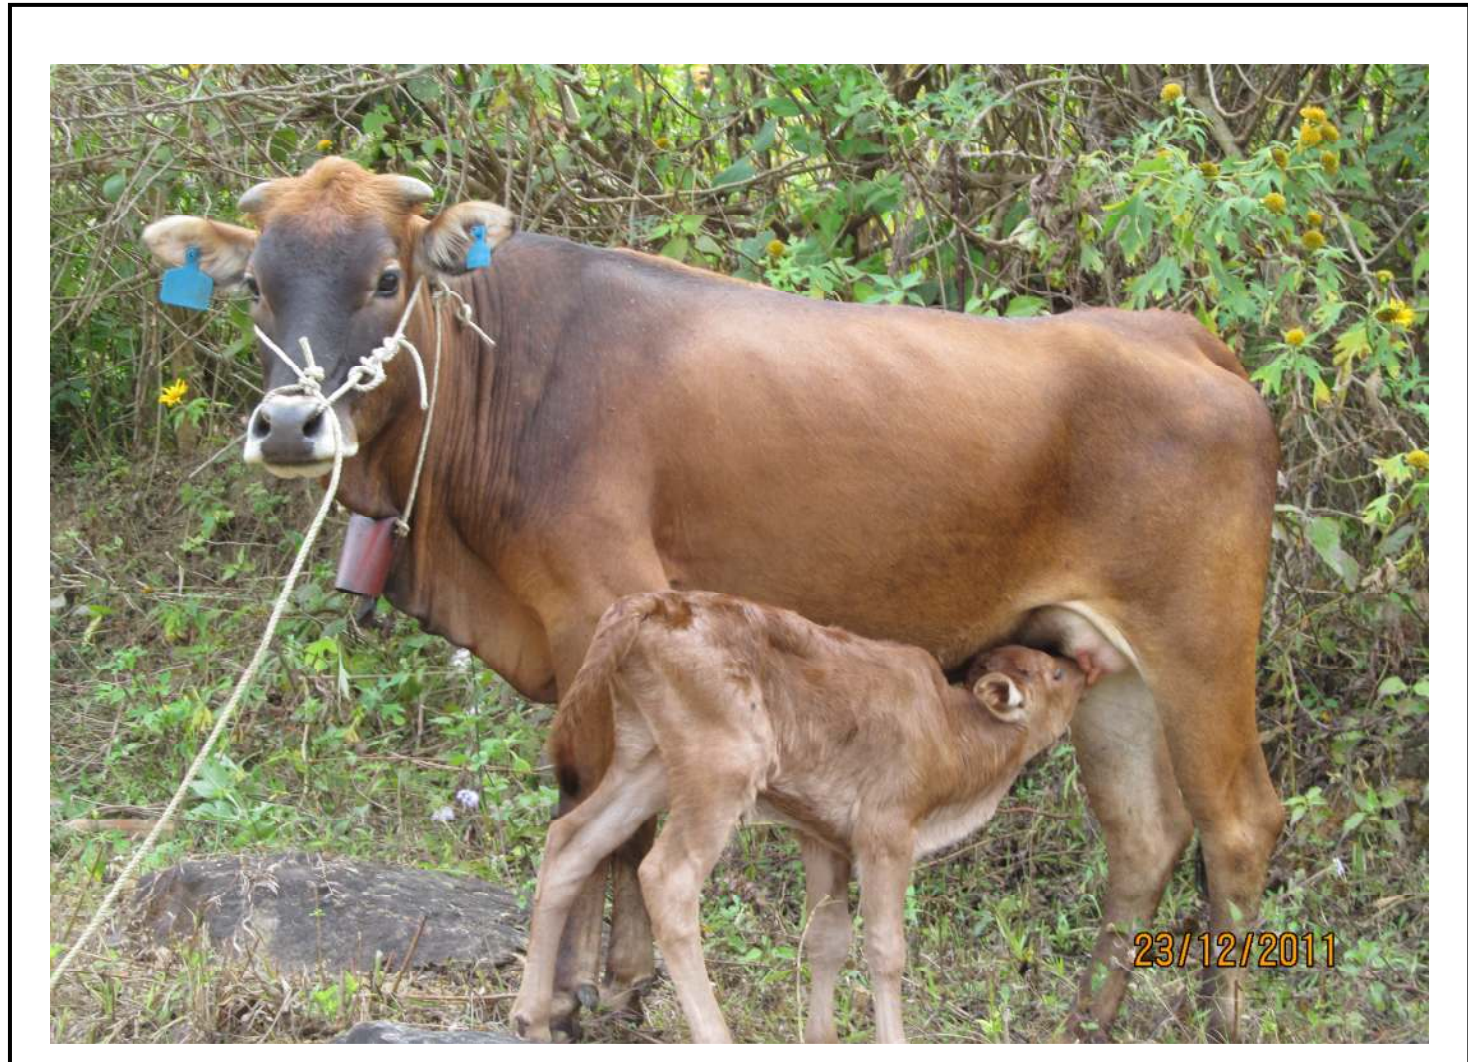

SUSFORM-NOW (LDC) News No 8: Tree that bears flowers and fruits!

In December 23, 2011, on the occasion to go to Dien Bien to join the JCC meeting, the Jica Mission (Hanoi) has visited livelihood development activities of SUSFORM-NOW (LDC) in Phieng Ban and Huoi Mua A villages. This news-letter will honourably introduce to you the Mission's activities of this field visit.

The Mission is discussing socio-economic development situation in Phieng Ban with the village head.

Visiting a household in Phieng Ban, who is raising a sow provided LDC.

Huoi Mua A villager head is explaining how to use the improved stove to the Mission

AND NOW, “TREE THAT BEARS FLOWERS AND FRUITS”

Good news! A cow provided by LDC in Huoi Mua A has just delivered a calf, very pretty and lovable. Villagers in Huoi Mua A were very excited at this event. The good news was also shared by the Jica Mission when it visited Huoi Mua A village. After many efforts made, “the tree starts bearing flowers and fruits”.